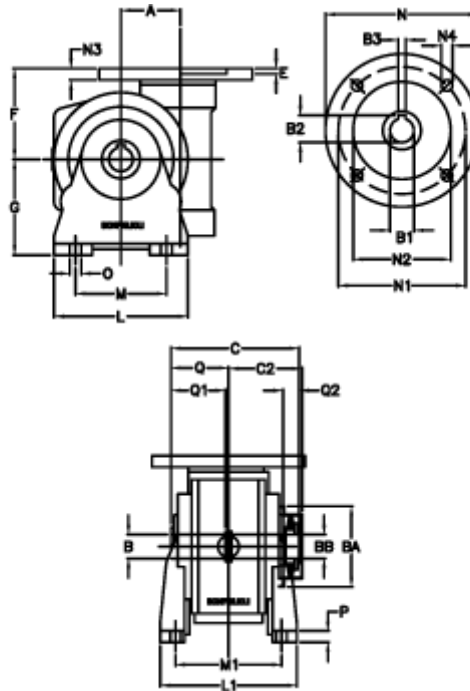

Article number: 390204406032236

Description: Worm Gear with Torque Limiter
VF 44-L2-V-60-P63B5

Measures

a	= 44.60	C2	= 48	M1	= 81.0	Q	= 32.0
B	= 18	Description	= VF 44V-xx-63B5	N	= 140	Q1	= 32
B1 E7	= 11	E	= 2.0	N1	= 115	Q2	= 12
B2	= 12.8	F	= 65	N2	= 95		
B3 H9	= 4	g	= 72	N3	= 10.5		
BA	= 40	L	= 90	N4	= 9,5		
BB H7	= 11	L1	= 98.0	O	= 8.5		
C	= 79	m	= 52	P	= 10		